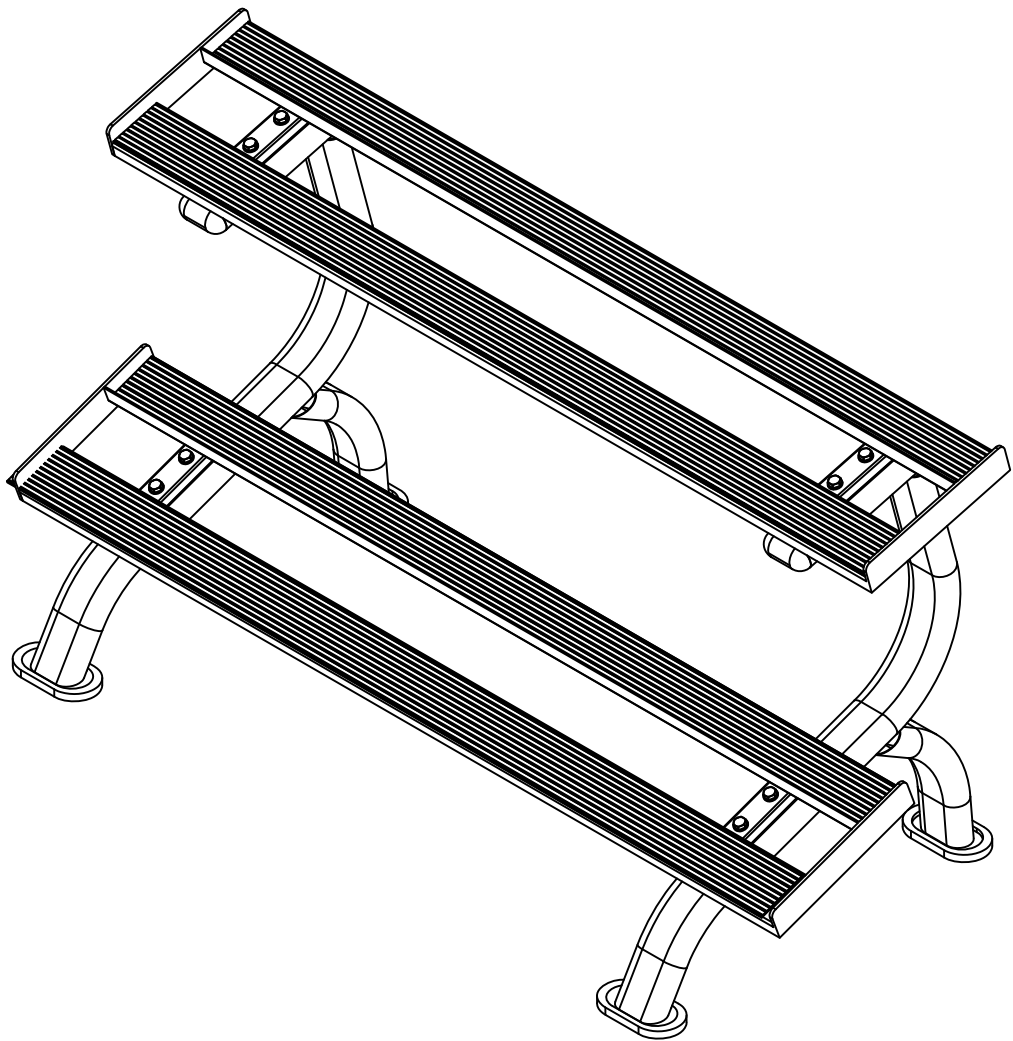

DUMBBELL RACK

14TUSCL299

NUMBER	DESCRIPTION	QUANTITY
1	MAIN FRAME	2
2	MAIN SUPPORT	2
3	RUBBER PAD	4
4	ELLIPTICAL PLUG	4
5	BOLT M10*75	8
6	WASHER 10	16
7	LOCKNUT M10	8