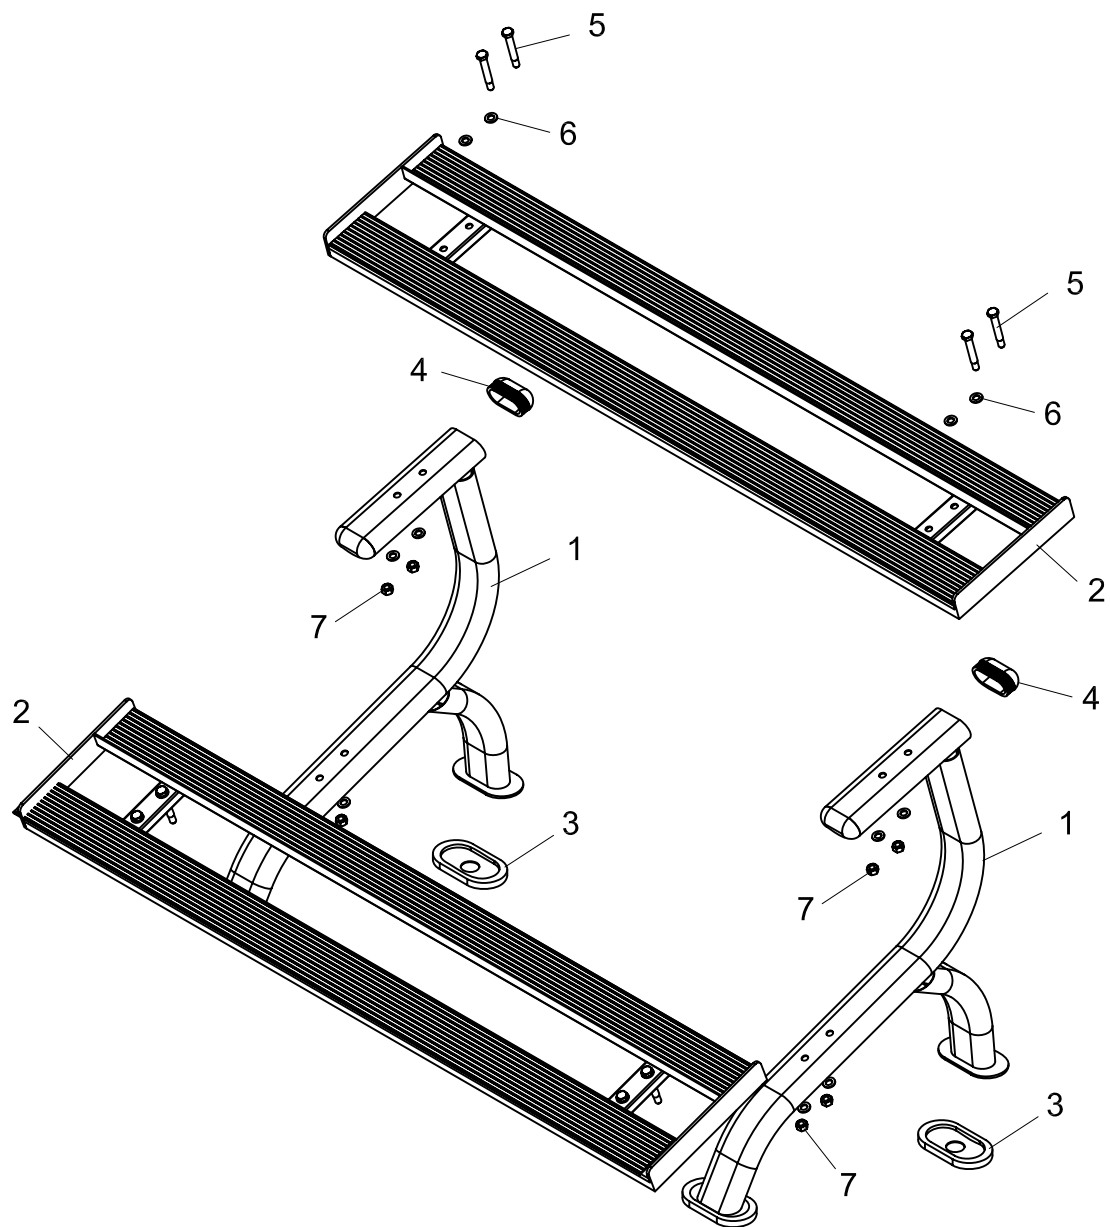

DUMBBELL RACK

14TUSCL299

NUMBER	DESCRIPTION	QUANTITY
1	MAIN FRAME	2
2	MAIN SUPPORT	2
3	RUBBER PAD	4
4	ELLIPTICAL PLUG	4
5	BOLT M10*75	8
6	WASHER 10	16
7	LOCKNUT M10	8